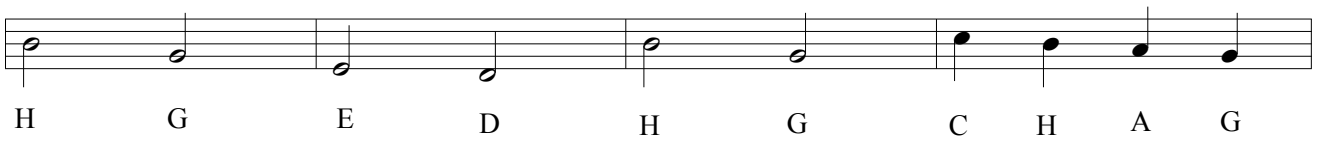

17. Nokkiskone

Aki Järvelä