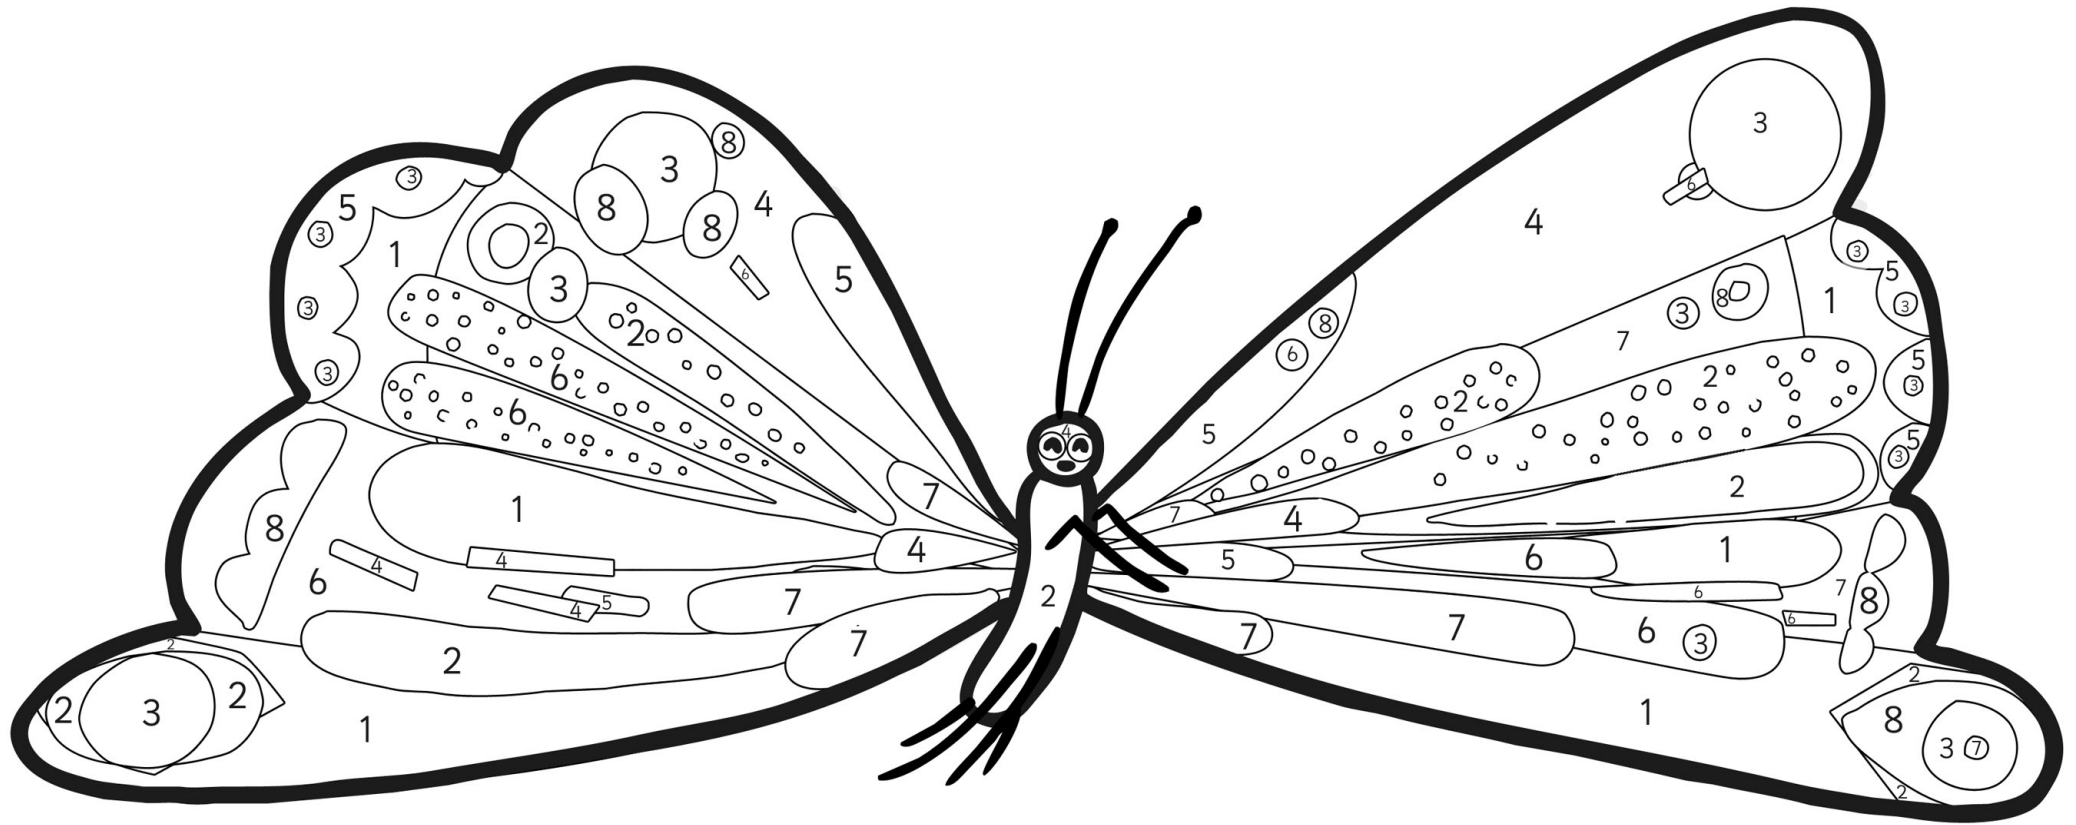

# Colour by Number

Colour in the parts of the butterfly according to the numbers shown in the key.

1 = Purple   2 = Yellow   3 = Pink   4 = Light Blue  
5 = Dark Blue   6 = Light Green   7 = Dark Green   8 = Orange