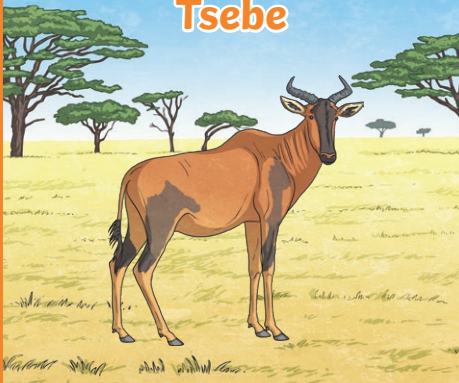

twinkl.com

Eland

Life span	15-20 years
Weight - male	300-600kg
Weight - female	100-400kg
Height	1.6m

twinkl.com

Kudu

Life span	20 years
Weight - male	190-315kg
Weight - female	120-210kg
Height	98cm

twinkl.com

Wildebeest

Life span	20 years
Weight - male	250kg
Weight - female	180kg
Height	1.5m

twinkl.com

Red Hartebeest

Life span	12-15 years
Weight - male	150kg
Weight - female	150kg
Height	1m

twinkl.com

Tsebe

Life span	15 years
Weight - male	137kg
Weight - female	120kg
Height	1.2m

twinkl.com

Nyala

Life span	16 years
Weight - male	55-120kg
Weight - female	55-120kg
Height	86-106cm

twinkl.com

Blesbok

Life span	11 years
Weight - male	66-73kg
Weight - female	58-64kg
Height	84-100cm

twinkl.com