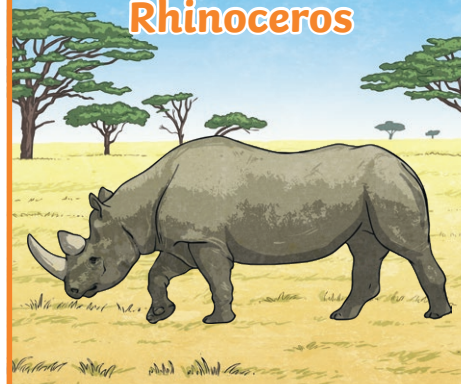

Life span	10-12 years
Weight - male	45-55kg
Weight - female	35-40kg
Height	1.1-1.5m

twinkl.com

Hyena

Life span	20-45 years
Weight - male	46-79kg
Weight - female	56-80kg
Height	70-92cm

twinkl.com

Wild Dog

Life span	10-11 years
Weight - male	30kg
Weight - female	20-25kg
Height	65-75cm

twinkl.com

Elephant

Life span	50-70 years
Weight - male	6000kg
Weight - female	6000kg
Height	2.5-4m

twinkl.com

Rhinoceros

Life span	35-45 years
Weight - male	3000kg
Weight - female	1400kg
Height	1.5m

twinkl.com

Hippopotamus

Life span	40-50 years
Weight - male	300kg
Weight - female	1400kg
Height	1.5m

twinkl.com

Giraffe

Life span	25 years
Weight - male	1600kg
Weight - female	1600kg
Height	5.5m

twinkl.com

Zebra

Life span	25 years
Weight - male	385kg
Weight - female	370kg
Height	1.5m