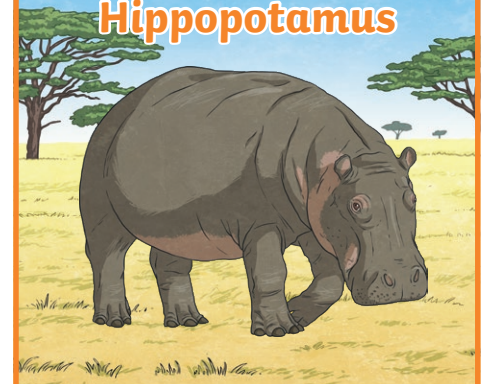

Life span	10-12 years
Weight - male	45-55kg
Weight - female	35-40kg
Height	1.1-1.5m

twinkl.com

Hyena

Life span	20-45 years
Weight - male	46-79kg
Weight - female	56-80kg
Height	70-92cm

twinkl.com

Wild Dog

Life span	10-11 years
Weight - male	30kg
Weight - female	20-25kg
Height	65-75cm

twinkl.com

Elephant

Life span	50-70 years
Weight - male	6000kg
Weight - female	6000kg
Height	2.5-4m

twinkl.com

Rhinoceros

Life span	35-45 years
Weight - male	3000kg
Weight - female	1400kg
Height	1.5m

twinkl.com

Hippopotamus

Life span	40-50 years
Weight - male	300kg
Weight - female	1400kg
Height	1.5m

twinkl.com

Giraffe

Life span	25 years
Weight - male	1600kg
Weight - female	1600kg
Height	5.5m

twinkl.com

Zebra

Life span	25 years
Weight - male	385kg
Weight - female	370kg
Height	1.5m