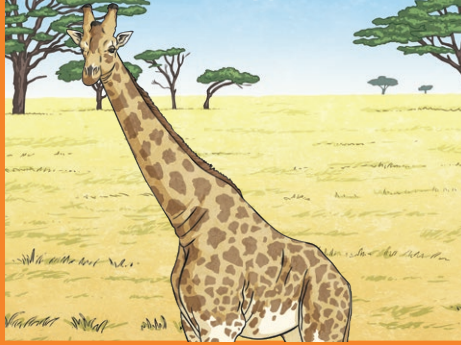

twinkl.com

Elephant

Life span	50-70 years
Weight - male	6000kg
Weight - female	6000kg
Height	2.5-4m

twinkl.com

Rhinoceros

Life span	35-45 years
Weight - male	3000kg
Weight - female	1400kg
Height	1.5m

twinkl.com

Hippopotamus

Life span	40-50 years
Weight - male	300kg
Weight - female	1400kg
Height	1.5m

twinkl.com

Giraffe

Life span	25 years
Weight - male	1600kg
Weight - female	1600kg
Height	5.5m

twinkl.com

Zebra

Life span	25 years
Weight - male	385kg
Weight - female	370kg
Height	1.5m