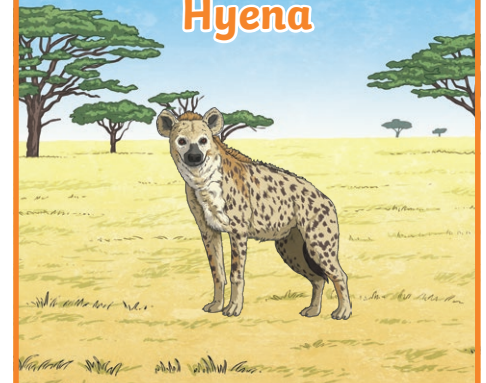

Lion

Life span	15-20 years
Weight - male	150-250kg
Weight - female	120-182kg
Height	1.2m

twinkl.com

Leopard

Life span	12-17 years
Weight - male	60-70kg
Weight - female	60-70kg
Height	1.30-1.32m

twinkl.com

Cheetah

Life span	10-12 years
Weight - male	45-55kg
Weight - female	35-40kg
Height	1.1-1.5m

twinkl.com

Hyena

Life span	20-45 years
Weight - male	46-79kg
Weight - female	56-80kg
Height	70-92cm

twinkl.com

Wild Dog

Life span	10-11 years
Weight - male	30kg
Weight - female	20-25kg
Height	65-75cm

Hippopotamus

Life span	40-50 years
Weight - male	300kg
Weight - female	1400kg
Height	1.5m

twinkl.com

Giraffe

Life span	25 years
Weight - male	1600kg
Weight - female	1600kg
Height	5.5m

twinkl.com

Zebra

Life span	25 years
Weight - male	385kg
Weight - female	370kg
Height	1.5m