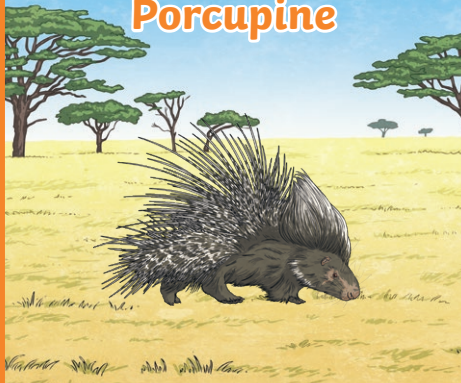

Life span	40 years
Weight - male	14-40kg
Weight - female	14-40kg
Height	70cm

twinkl.com

Vervet Monkey

Life span	24 years
Weight - male	4-6kg
Weight - female	4-6kg
Height	3.2-4.2m

twinkl.com

Meerkat

Life span	10-14 years
Weight - male	0.747kg
Weight - female	0.747kg
Height	25-30cm

twinkl.com

Porcupine

Life span	12-20 years
Weight - male	26-28kg
Weight - female	26-28kg
Height	60-100cm

twinkl.com

Spring Hare

Life span	7-12 years
Weight - male	2.7-4.5kg
Weight - female	2.7-4.5kg
Height	30cm