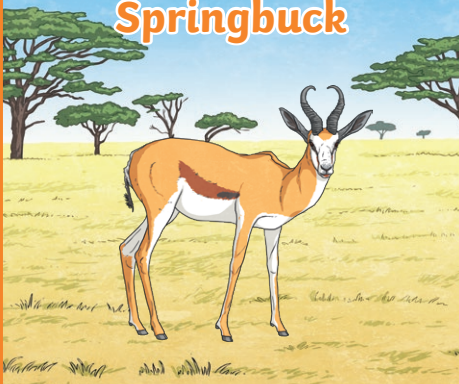

twinkl.com

Nyala

Life span	16 years
Weight - male	55-120kg
Weight - female	55-120kg
Height	86-106cm

twinkl.com

Blesbok

Life span	11 years
Weight - male	66-73kg
Weight - female	58-64kg
Height	84-100cm

twinkl.com

Impala

Life span	13-15 years
Weight - male	40-76kg
Weight - female	40-76kg
Height	88cm

twinkl.com

Springbuck

Life span	7-9 years
Weight - male	27-42kg
Weight - female	27-42kg
Height	74-89cm

twinkl.com

Baboon