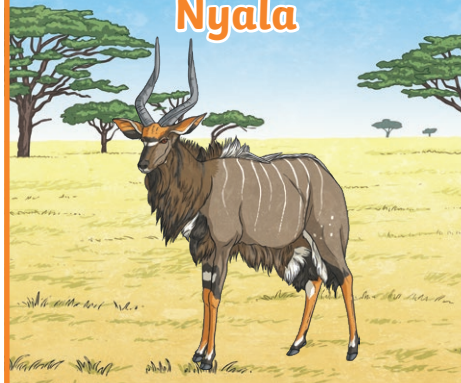

twinkl.com

Eland

Life span	15-20 years
Weight - male	300-600kg
Weight - female	100-400kg
Height	1.6m

twinkl.com

Kudu

Life span	20 years
Weight - male	190-315kg
Weight - female	120-210kg
Height	98cm

twinkl.com

Wildebeest

Life span	20 years
Weight - male	250kg
Weight - female	180kg
Height	1.5m

twinkl.com

Red Hartebeest

Life span	12-15 years
Weight - male	150kg
Weight - female	150kg
Height	1m

twinkl.com

Tsebe

Life span	15 years
Weight - male	137kg
Weight - female	120kg
Height	1.2m

twinkl.com

Nyala

Life span	16 years
Weight - male	55-120kg
Weight - female	55-120kg
Height	86-106cm

twinkl.com

Blesbok

Life span	11 years
Weight - male	66-73kg
Weight - female	58-64kg
Height	84-100cm

twinkl.com