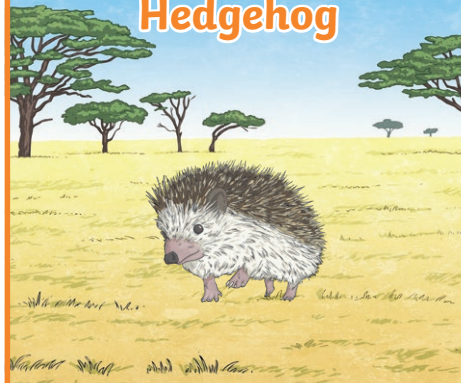

Hedgehog

Life span	4-6 years
Weight - male	1-2kg
Weight - female	1-2kg
Height	11.9-13.2m

twinkl.com