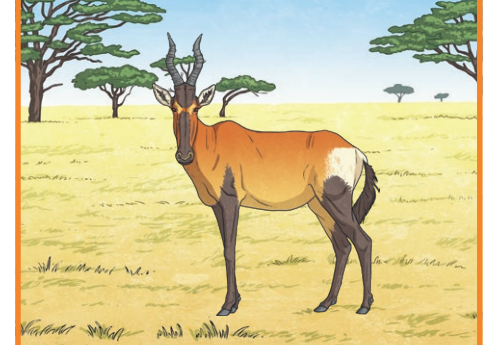

twinkl.com

Warthog

Life span	15-18 years
Weight - male	54-113kg
Weight - female	54-113kg
Height	64-85cm

twinkl.com

Buffalo

Life span	30 years
Weight - male	362-907kg
Weight - female	362-907kg
Height	1-1.7m

twinkl.com

Eland

Life span	15-20 years
Weight - male	300-600kg
Weight - female	100-400kg
Height	1.6m

twinkl.com

Kudu

Life span	20 years
Weight - male	190-315kg
Weight - female	120-210kg
Height	98cm

twinkl.com

Wildebeest

Life span	20 years
Weight - male	250kg
Weight - female	180kg
Height	1.5m

twinkl.com

Red Hartebeest

Life span	12-15 years
Weight - male	150kg
Weight - female	150kg
Height	1m

twinkl.com

Tsebe

Life span	15 years
Weight - male	137kg
Weight - female	120kg
Height	1.2m