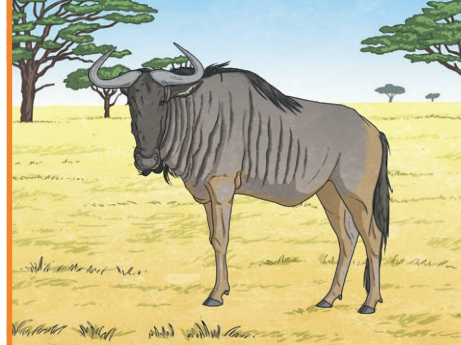

twinkl.com

Eland

Life span	15-20 years
Weight - male	300-600kg
Weight - female	100-400kg
Height	1.6m

twinkl.com

Kudu

Life span	20 years
Weight - male	190-315kg
Weight - female	120-210kg
Height	98cm

twinkl.com

Wildebeest

Life span	20 years
Weight - male	250kg
Weight - female	180kg
Height	1.5m

twinkl.com

Red Hartebeest

Life span	12-15 years
Weight - male	150kg
Weight - female	150kg
Height	1m

twinkl.com

Tsebe

Life span	15 years
Weight - male	137kg
Weight - female	120kg
Height	1.2m