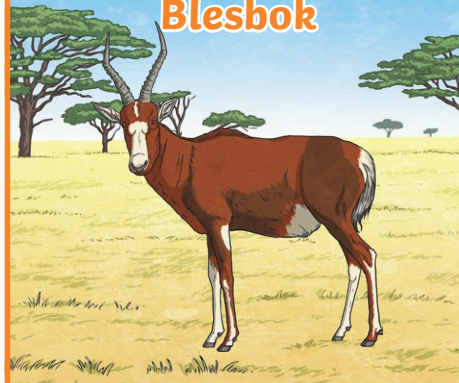

twinkl.com

Nyala

Life span	16 years
Weight - male	55-120kg
Weight - female	55-120kg
Height	86-106cm

twinkl.com

Blesbok

Life span	11 years
Weight - male	66-73kg
Weight - female	58-64kg
Height	84-100cm

twinkl.com

Impala

Life span	13-15 years
Weight - male	40-76kg
Weight - female	40-76kg
Height	88cm

twinkl.com

Springbuck

Life span	7-9 years
Weight - male	27-42kg
Weight - female	27-42kg
Height	74-89cm

twinkl.com

Baboon