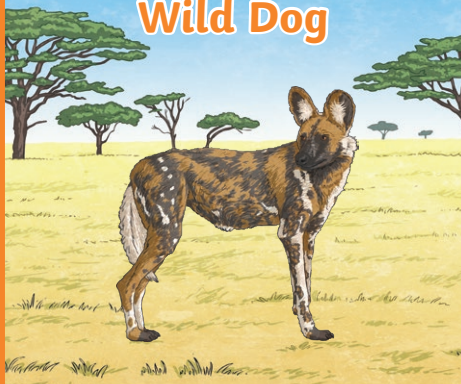

Lion

Life span	15-20 years
Weight - male	150-250kg
Weight - female	120-182kg
Height	1.2m

twinkl.com

Leopard

Life span	12-17 years
Weight - male	60-70kg
Weight - female	60-70kg
Height	1.30-1.32m

twinkl.com

Cheetah

Life span	10-12 years
Weight - male	45-55kg
Weight - female	35-40kg
Height	1.1-1.5m

twinkl.com

Hyena

Life span	20-45 years
Weight - male	46-79kg
Weight - female	56-80kg
Height	70-92cm

twinkl.com

Wild Dog

Life span	10-11 years
Weight - male	30kg
Weight - female	20-25kg
Height	65-75cm

twinkl.com

Elephant

Life span	50-70 years
Weight - male	6000kg
Weight - female	6000kg
Height	2.5-4m

twinkl.com

Rhinoceros

Life span	35-45 years
Weight - male	3000kg
Weight - female	1400kg
Height	1.5m

twinkl.com

Hippopotamus

Life span	40-50 years
Weight - male	300kg
Weight - female	1400kg
Height	1.5m

twinkl.com

Giraffe

Life span	25 years
Weight - male	1600kg
Weight - female	1600kg
Height	5.5m

twinkl.com

Zebra

Life span	25 years
Weight - male	385kg
Weight - female	370kg
Height	1.5m