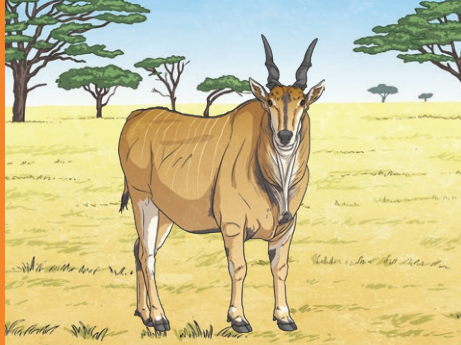

Hippopotamus

Life span	40-50 years
Weight - male	300kg
Weight - female	1400kg
Height	1.5m

twinkl.com

Giraffe

Life span	25 years
Weight - male	1600kg
Weight - female	1600kg
Height	5.5m

twinkl.com

Zebra

Life span	25 years
Weight - male	385kg
Weight - female	370kg
Height	1.5m

twinkl.com

Warthog

Life span	15-18 years
Weight - male	54-113kg
Weight - female	54-113kg
Height	64-85cm

twinkl.com

Buffalo

Life span	30 years
Weight - male	362-907kg
Weight - female	362-907kg
Height	1-1.7m

twinkl.com

Eland

Life span	15-20 years
Weight - male	300-600kg
Weight - female	100-400kg
Height	1.6m

twinkl.com

Kudu

Life span	20 years
Weight - male	190-315kg
Weight - female	120-210kg
Height	98cm

twinkl.com