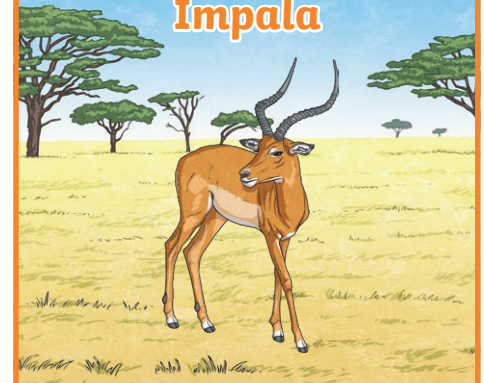

Wildebeest

Life span	20 years
Weight - male	250kg
Weight - female	180kg
Height	1.5m

twinkl.com

Red Hartebeest

Life span	12-15 years
Weight - male	150kg
Weight - female	150kg
Height	1m

twinkl.com

Tsebe

Life span	15 years
Weight - male	137kg
Weight - female	120kg
Height	1.2m

twinkl.com

Nyala

Life span	16 years
Weight - male	55-120kg
Weight - female	55-120kg
Height	86-106cm

twinkl.com

Blesbok

Life span	11 years
Weight - male	66-73kg
Weight - female	58-64kg
Height	84-100cm

twinkl.com

Impala

Life span	13-15 years
Weight - male	40-76kg
Weight - female	40-76kg
Height	88cm

twinkl.com

Springbuck

Life span	7-9 years
Weight - male	27-42kg
Weight - female	27-42kg
Height	74-89cm

twinkl.com

Baboon