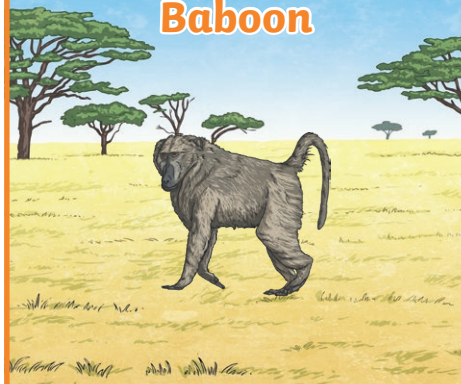

twinkl.com

Nyala

Life span	16 years
Weight - male	55-120kg
Weight - female	55-120kg
Height	86-106cm

twinkl.com

Blesbok

Life span	11 years
Weight - male	66-73kg
Weight - female	58-64kg
Height	84-100cm

twinkl.com

Impala

Life span	13-15 years
Weight - male	40-76kg
Weight - female	40-76kg
Height	88cm

twinkl.com

Springbuck

Life span	7-9 years
Weight - male	27-42kg
Weight - female	27-42kg
Height	74-89cm

twinkl.com

Baboon

Life span	40 years
Weight - male	14-40kg
Weight - female	14-40kg
Height	70cm

twinkl.com

Vervet Monkey

Life span	24 years
Weight - male	4-6kg
Weight - female	4-6kg
Height	3.2-4.2m

twinkl.com

Meerkat

Life span	10-14 years
Weight - male	0.747kg
Weight - female	0.747kg
Height	25-30cm