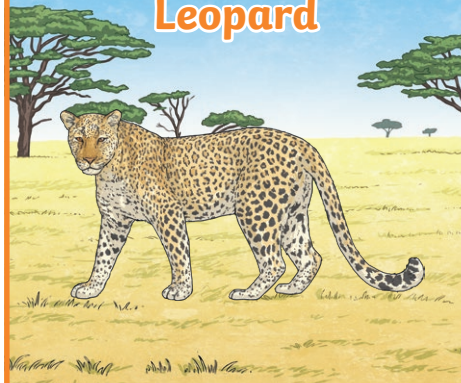

Lion

Life span	15-20 years
Weight - male	150-250kg
Weight - female	120-182kg
Height	1.2m

twinkl.com

Leopard

Life span	12-17 years
Weight - male	60-70kg
Weight - female	60-70kg
Height	1.30-1.32m

twinkl.com

Cheetah

Life span	10-12 years
Weight - male	45-55kg
Weight - female	35-40kg
Height	1.1-1.5m

twinkl.com

Hyena

Life span	20-45 years
Weight - male	46-79kg
Weight - female	56-80kg
Height	70-92cm

twinkl.com

Wild Dog

Life span	10-11 years
Weight - male	30kg
Weight - female	20-25kg
Height	65-75cm