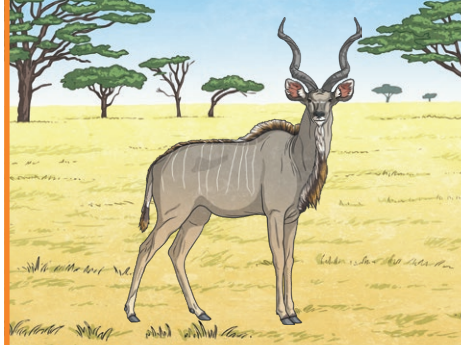

twinkl.com

Warthog

Life span	15-18 years
Weight - male	54-113kg
Weight - female	54-113kg
Height	64-85cm

twinkl.com

Buffalo

Life span	30 years
Weight - male	362-907kg
Weight - female	362-907kg
Height	1-1.7m

twinkl.com

Eland

Life span	15-20 years
Weight - male	300-600kg
Weight - female	100-400kg
Height	1.6m

twinkl.com

Kudu

Life span	20 years
Weight - male	190-315kg
Weight - female	120-210kg
Height	98cm

twinkl.com

Wildebeest

Life span	20 years
Weight - male	250kg
Weight - female	180kg
Height	1.5m

twinkl.com

Red Hartebeest

Life span	12-15 years
Weight - male	150kg
Weight - female	150kg
Height	1m

twinkl.com

Tsebe

Life span	15 years
Weight - male	137kg
Weight - female	120kg
Height	1.2m