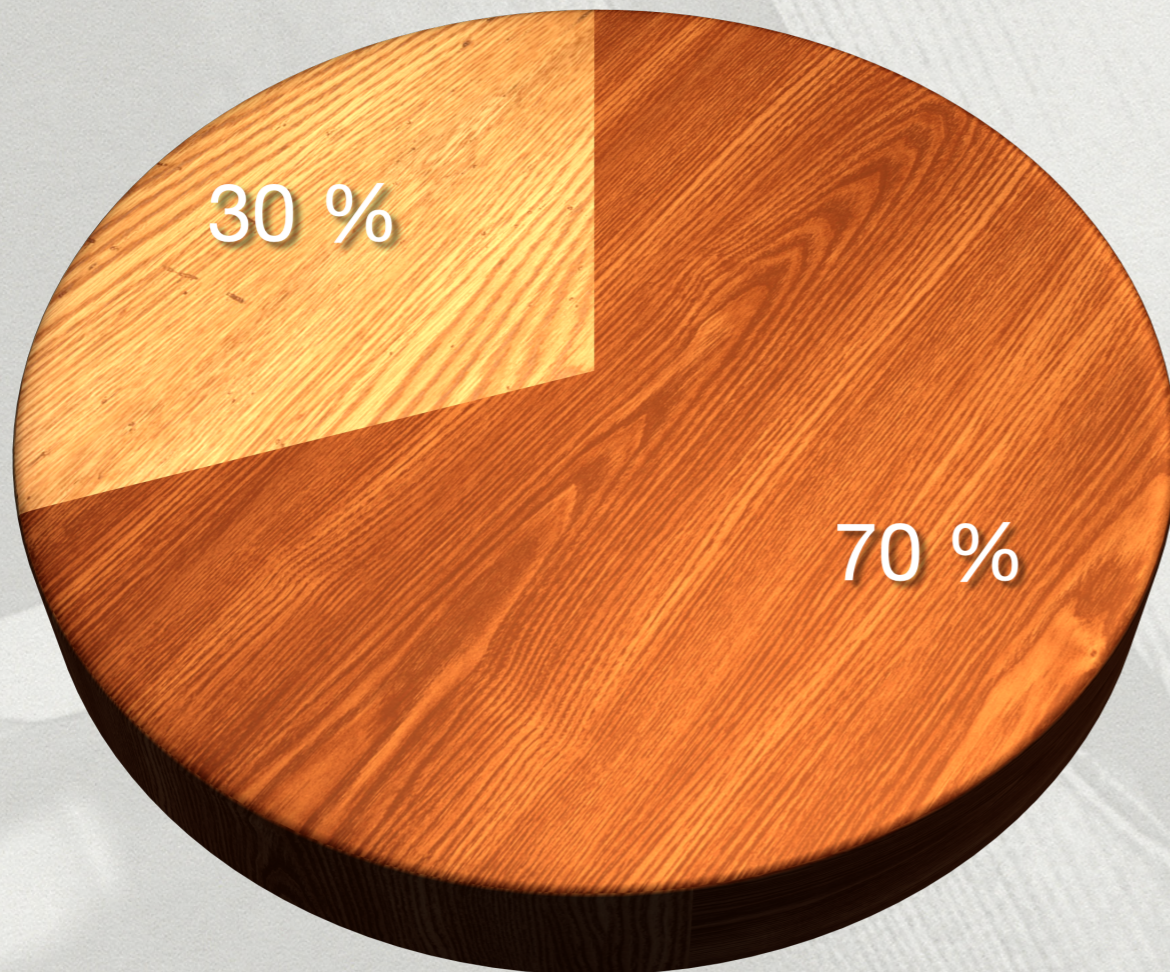

FINANCING

30% FEES
(Ex. 110€/month)

70% OSUNA FOUNDATION
(1700 students / 250 music students)